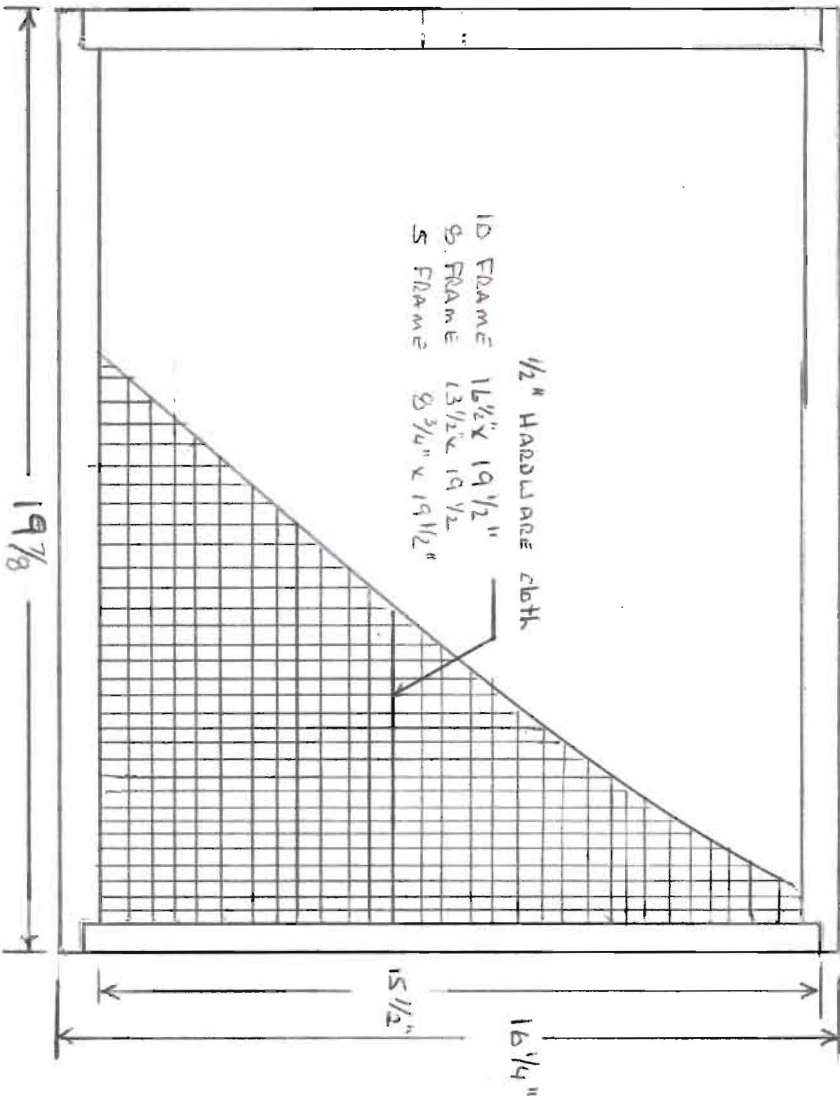

15 1/2"	15 1/2"	15 1/2"	15 1/2"	15 1/2"	3"
19 7/8"	19 7/8"	19 7/8"	19 7/8"	16"	

1 X 4 X 96" YIELD EACH PIECE 2.8 INTO 1 3/4"

CANDY BOARDS

- 10 FRAME END PIECE = 15 1/2"
- 8 FRAME END PIECE = 13"
- 5 FRAME END PIECE = 8 1/2"

BZZZWORD HONEY ©

WWW.BZZZWORDHONEY.COM

- 10 FRAME 19 7/8" X 16 1/4" OUTSIDE
- 8 FRAME 19 7/8" X 13 3/4" OUTSIDE
- 5 FRAME 19 7/8" X 9 1/4" OUTSIDE

- 10 FRAME 16 1/2" X 19 1/2"
- 8 FRAME 13 1/2" X 19 1/2"
- 5 FRAME 8 3/4" X 19 1/2"